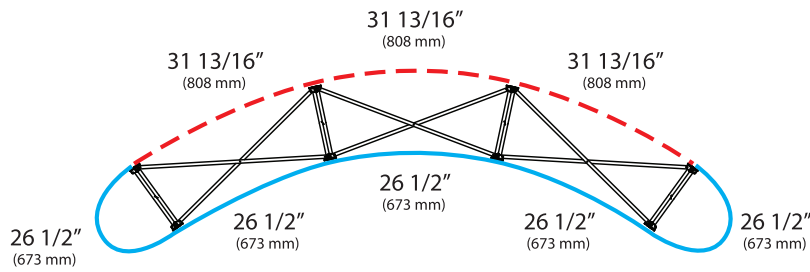

# Curved Expand 2000 Panel Sizes (with curved ends)

Example 3x3

	individual panel widths - front	total graphic area - front	individual panel widths - back	total graphic area - back
 <b>1x3</b>	26 1/2" curved end cap 26 1/2" curved inside panel 26 1/2" curved end cap (673+673+673 mm)	79 1/2" wide x 88" high (2019x2235 mm)	31 13/16" curved outside panel (808 mm)	31 13/16" wide x 88" high (808x2235 mm)
 <b>2x3</b>	26 1/2" curved end cap 26 1/2" curved inside panel 26 1/2" curved inside panel 26 1/2" curved end cap (673+673+673+673 mm)	106" wide x 88" high (2692x2235 mm)	31 13/16" curved outside panel 31 13/16" curved outside panel (808+808 mm)	63 5/8" wide x 88" high (1616x2235 mm)
 <b>3x3</b>	26 1/2" curved end cap 26 1/2" curved inside panel 26 1/2" curved inside panel 26 1/2" curved inside panel 26 1/2" curved end cap (673+673+673+673+673 mm)	132 1/2" wide x 88" high (3365x2235 mm)	31 13/16" curved outside panel 31 13/16" curved outside panel 31 13/16" curved outside panel (808+808+808 mm)	95 7/16" wide x 88" high (2424x2235 mm)
 <b>4x3</b>	26 1/2" curved end cap 26 1/2" curved inside panel 26 1/2" curved inside panel 26 1/2" curved inside panel 26 1/2" curved inside panel 26 1/2" curved end cap (673+673+673+673+673+673 mm)	159" wide x 88" high (4038x2235 mm)	31 13/16" curved outside panel 31 13/16" curved outside panel 31 13/16" curved outside panel 31 13/16" curved outside panel (808+808+808+808 mm)	127 1/4" wide x 88" high (3232x2235 mm)
 <b>5x3</b>	26 1/2" curved end cap 26 1/2" curved inside panel 26 1/2" curved inside panel 26 1/2" curved inside panel 26 1/2" curved inside panel 26 1/2" curved inside panel 26 1/2" curved end cap (673+673+673+673+673+673+673 mm)	185 1/2" wide x 88" high (4711x2235 mm)	31 13/16" curved outside panel 31 13/16" curved outside panel 31 13/16" curved outside panel 31 13/16" curved outside panel 31 13/16" curved outside panel (808+808+808+808 mm)	159 1/16" wide x 88" high (4040x2235 mm)