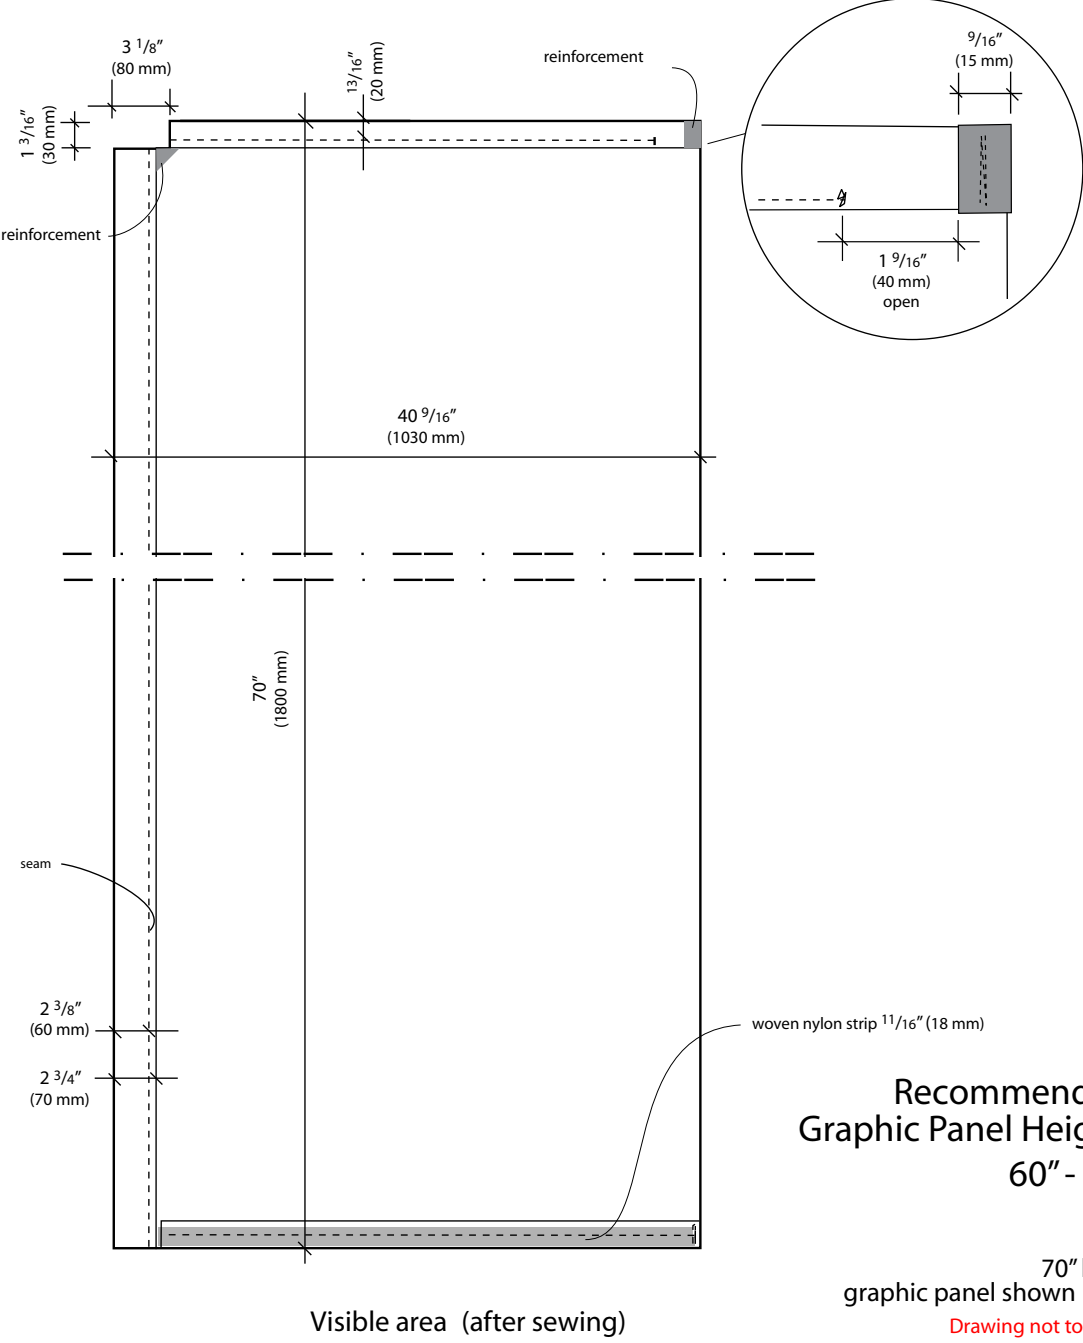

# Expand FlagStand 1 Sewing Instruction (for 78 3/4" high display)

**Recommended  
Graphic Panel Height:  
60" - 70"**

70" high  
graphic panel shown here  
Drawing not to scale