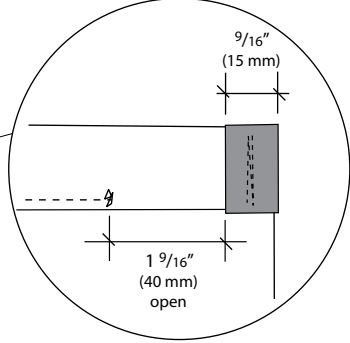

# Expand FlagStand 1 Sewing Instruction (for 78 3/4" high display)

**Recommended  
Graphic Panel Height:  
60" - 70"**

70" high  
graphic panel shown here  
Drawing not to scale