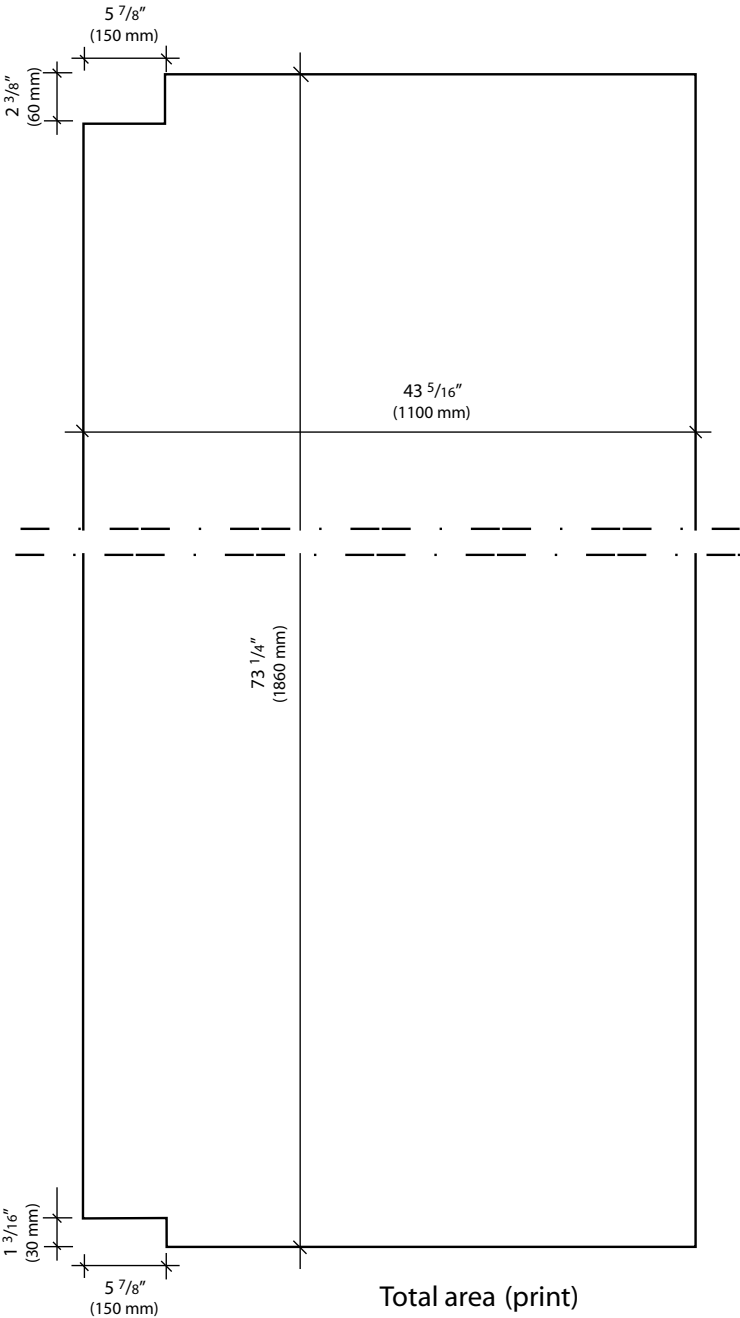

# Expand FlagStand 1 Sewing Instruction (for 78 3/4" high display)

**Recommended  
Graphic Panel Height:  
60" - 70"**

70" high  
graphic panel shown here  
Drawing not to scale