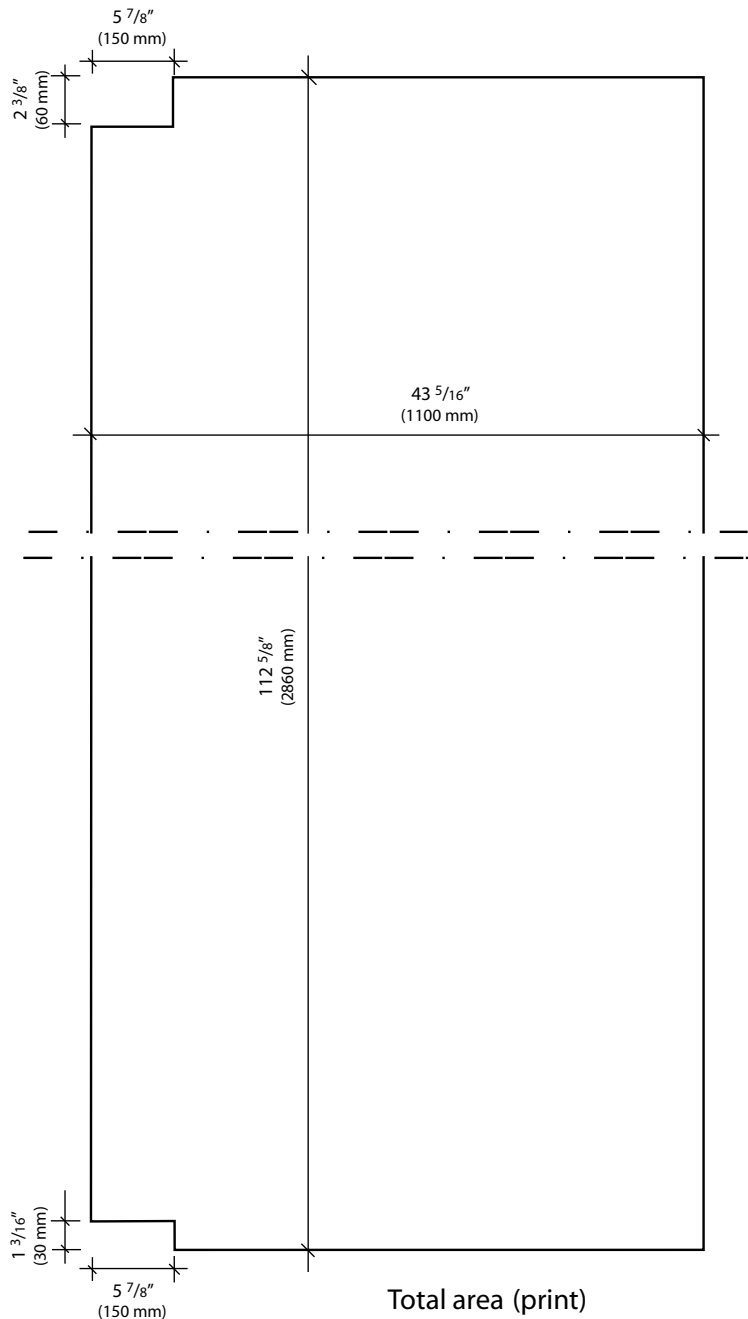

Expand FlagStand 1 Sewing Instruction (for 118 1/8" high display)

Recommended
Graphic Panel Height:
100" - 110"

110" high
graphic panel shown here

Drawing not to scale