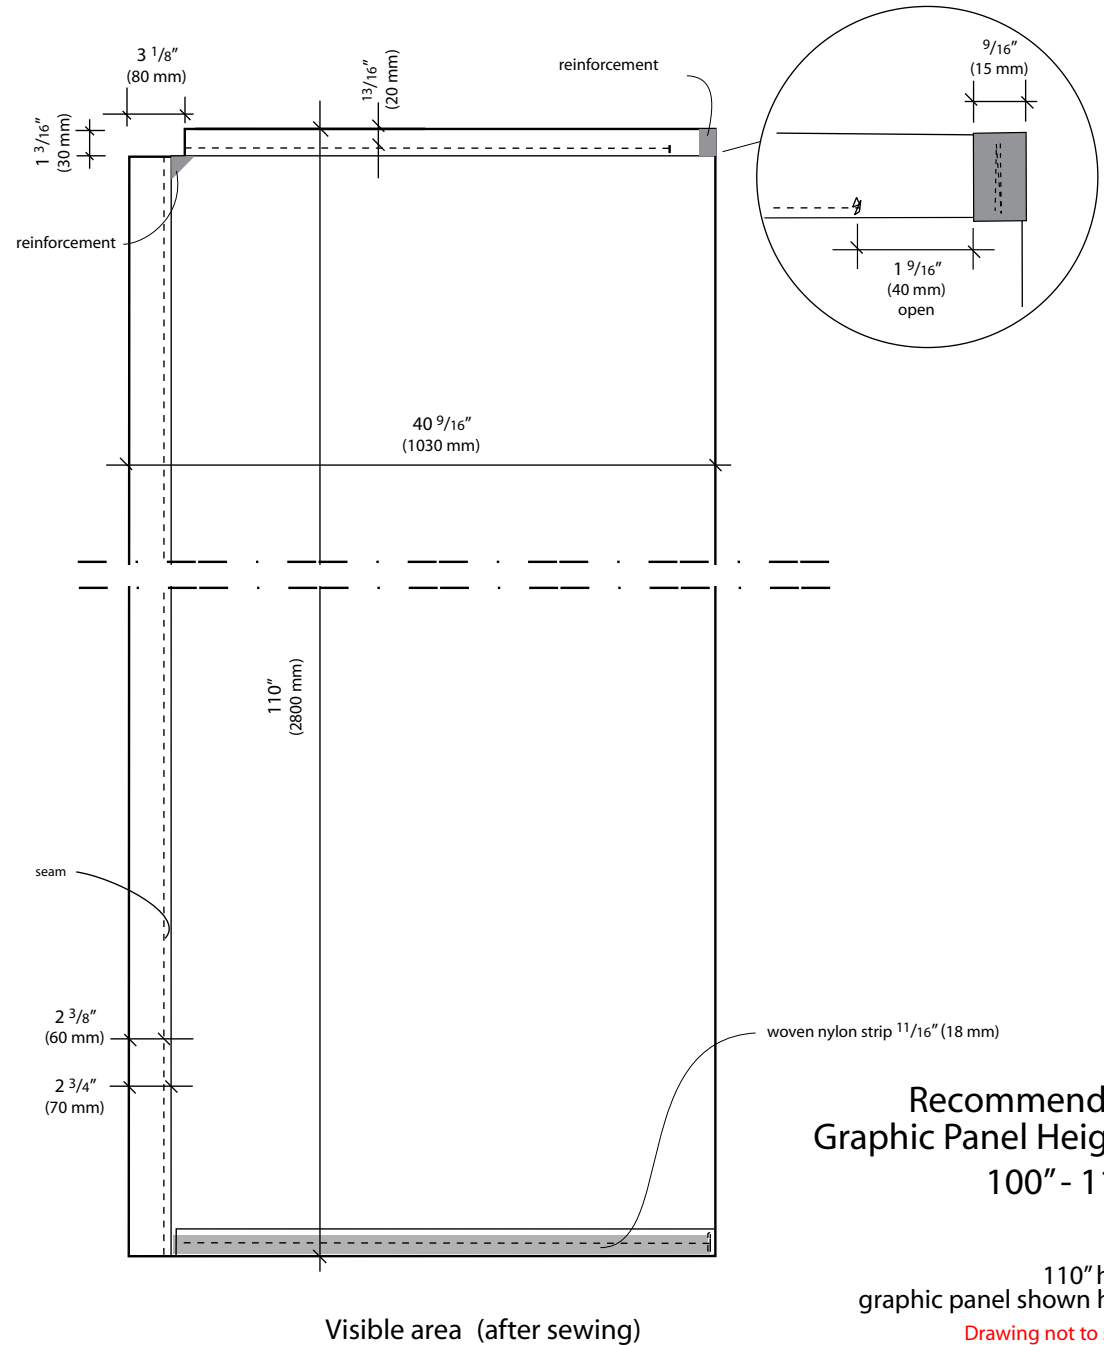

Expand FlagStand 1 Sewing Instruction (for 118 1/8" high display)

Recommended
Graphic Panel Height:
100" - 110"

110" high
graphic panel shown here

Drawing not to scale