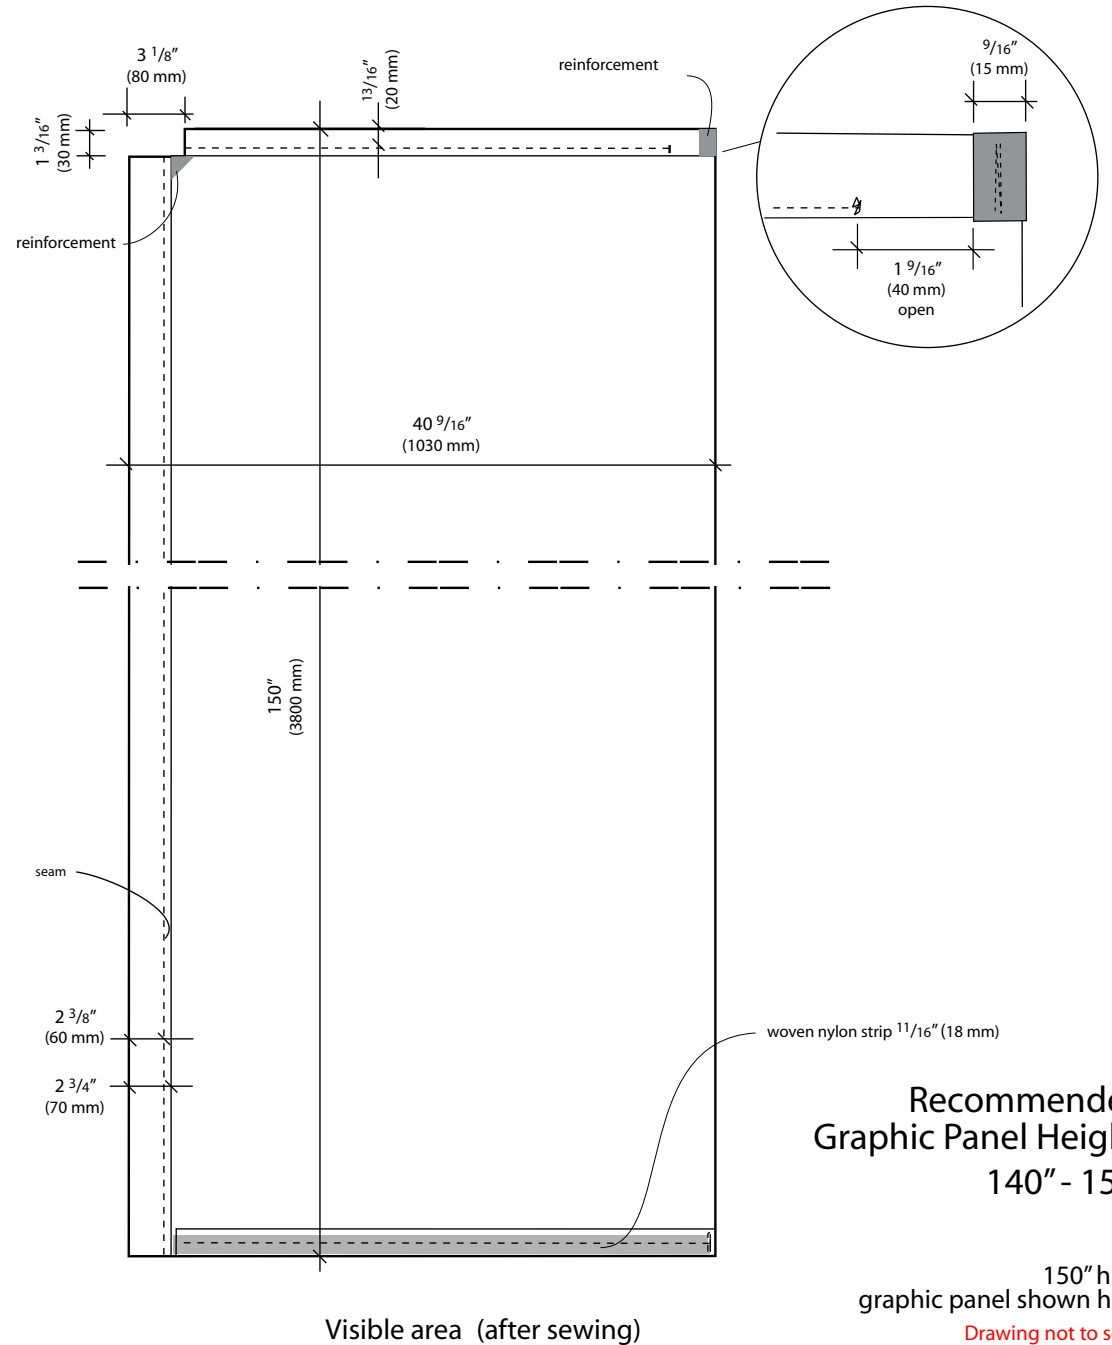

Expand FlagStand 1 Sewing Instruction (for 157 1/2" high display)

Recommended
Graphic Panel Height:
140" - 150"

150" high
graphic panel shown here

Drawing not to scale