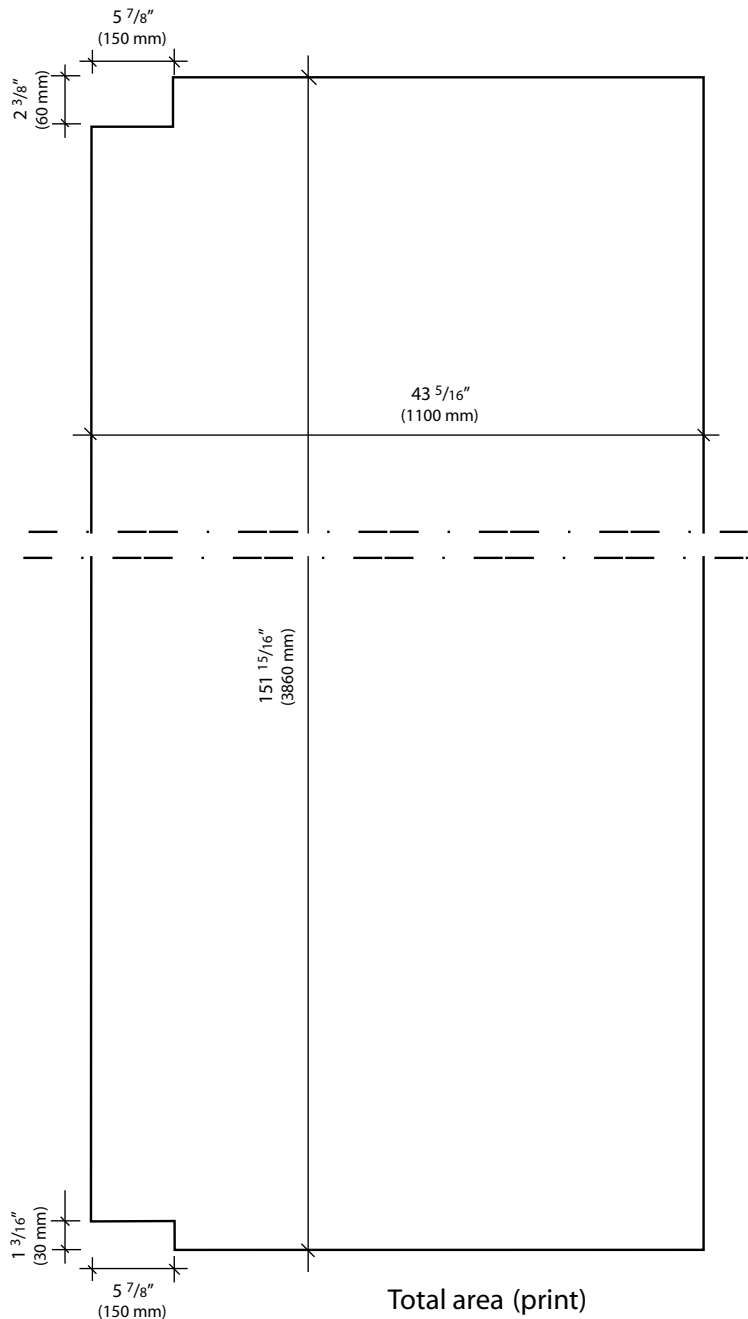

Expand FlagStand 1 Sewing Instruction (for 157 1/2" high display)

Recommended
Graphic Panel Height:
140" - 150"

150" high
graphic panel shown here

Drawing not to scale